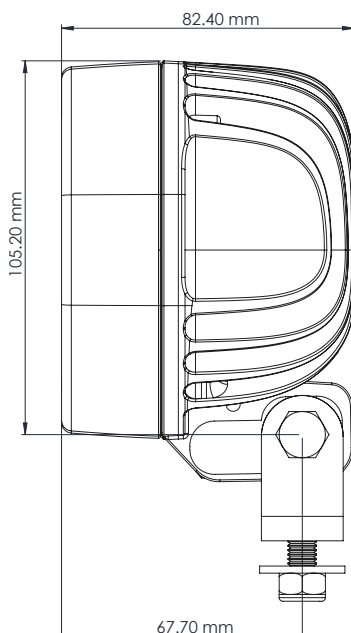

1010 BLUEBEAM

1010 BlueBeam and RedBeam are powerful spotlights, with a wider beam pattern than the BluePoint and RedPoint. Along with the bright blue colour, the BlueBeam serves a practical purpose, ensuring operators of crop sprayers to have full visibility of the nozzle spray being spread across the fields with its powerful illumination.

SUGGESTED APPLICATIONS

The 1010 BlueBeam is mainly used on agricultural sprayers. However, it can be used across numerous other applications worldwide.

AGRICULTURE

Note: the lens of the BlueBeam is clear, the blue light is emitted from LEDs

TECHNICAL DATA

- **Housing Material:** Cast Aluminium
- **Mounting Options:** Hanging
  Standing
- **Lens Material:** Polycarbonate
- **Temperature range:** -40 to +75 °C
- **Connector:** Deutsch (DT04-2P) built in
- **Weight:** 920 g
- **Light Patterns:** Spot

- Dampened
- Overheating Protection
- Over-voltage Protection
- Polarity Protection

TEST STANDARDS

- Salt Spray ASTM B117 500 h
- Vibration 5-2000 Hz 3 Axis, 10 Grms
- Shock Tested 50 G 11 ms
- IP69K
- EN55025 / CISPR 25 Class 4
  ISO 11452-2 / ISO 11452-4
  ISO 16750-2 / ISO 10605
  ISO 7637-2
- UL Rated Optional

Consult www.tyrilights.com for additional lens & mounting options

TYRI's testing standards can be found at: www.tyrilights.com