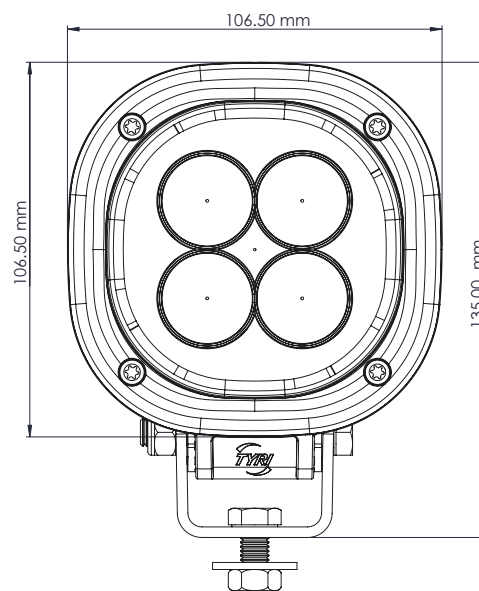

1010 BLUEBEAM

1010 BlueBeam and RedBeam are powerful spotlights, with a wider beam pattern than the BluePoint and RedPoint. Along with the bright blue colour, the BlueBeam serves a practical purpose, ensuring operators of crop sprayers to have full visibility of the nozzle spray being spread across the fields with its powerful illumination.

SUGGESTED APPLICATIONS

The 1010 BlueBeam is mainly used on agricultural sprayers. However, it can be used across numerous other applications worldwide.

AGRICULTURE

Note: the lens of the BlueBeam is clear, the blue light is emitted from LEDs

TECHNICAL DATA

- **Housing Material:** Cast Aluminium
- **Mounting Options:** Hanging
  Standing
- **Lens Material:** Polycarbonate
- **Temperature range:** -40 to +75 °C
- **Connector:** Deutsch (DT04-2P) built in
- **Weight:** 920 g
- **Light Patterns:** Spot

- Dampened
- Overheating Protection
- Over-voltage Protection
- Polarity Protection

TEST STANDARDS

- Salt Spray ASTM B117 500 h
- Vibration 5-2000 Hz 3 Axis, 10 Grms
- Shock Tested 50 G 11 ms
- IP69K
- EN55025 / CISPR 25 Class 4
  ISO 11452-2 / ISO 11452-4
  ISO 16750-2 / ISO 10605
  ISO 7637-2
- UL Rated Optional

Consult www.tyrilights.com for additional lens & mounting options

TYRI's testing standards can be found at: www.tyrilights.com