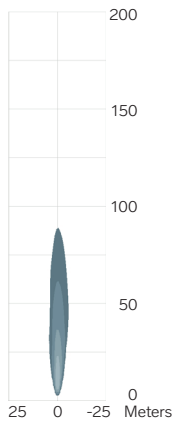

Consult www.tyrilights.com for additional lens & mounting options

TYRI's testing standards can be found at: www.tyrilights.com

1010 BLUEBEAM

LIGHT INTENSITY	VOLTAGE		AMP DRAW		POWER	DOMINANT WAVELENGTH TYPICAL	LENS PATTERN	PART NO.	EMC
	Machine	Op Range	12 V	24 V					
10,000 cd	12-48 V	9-60 V	1.2 A	0.6 A	15 W	475 nm	Blue Spot	CLD-405-1	4
10,000 cd	12-48 V	9-60 V	1.2 A	0.6 A	15 W	475 nm	Blue Spot	CLD-648-1 *	4
10,000 cd	12-48 V	9-60 V	1.2 A	0.6 A	15 W	630 nm	Red Spot	CLD-584-1	4

1010 BlueBeam

Spot
1.0 m / 0°
Symmetric