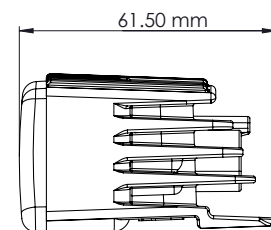

## TECHNICAL DATA

- Housing Material:** Cast Aluminium
- Mounting Options:** Thru Bolt
- Lens Material:** Polycarbonate
- Temperature range:** -40 to +75 °C
- Connector:** Deutsch (DT04-2P) built in
- Weight:** Thru Bolt 550 g / 1.22 lbs
- Light Patterns:** Symmetric  
Asymmetric

# VL6

| LIGHT OUTPUT    | VOLTAGE |                 | AMP DRAW |       | POWER | COLOUR TEMPERATURE | EMC               |
|-----------------|---------|-----------------|----------|-------|-------|--------------------|-------------------|
|                 | Machine | Operating Range | 12 V     | 24 V  |       |                    |                   |
| Effective Lumen | Machine | Operating Range | 12 V     | 24 V  | Watts | K                  | EN55025 / CISPR25 |
| 1000 lm         | 12-48 V | 9-60 V          | 2.0 A    | 1.0 A | 24 W  | 6200               | 4                 |
| 1600 lm         | 24 V    | 18-32 V         |          | 0.8 A | 19 W  | 5700               | 5                 |

### VL6 / 1000 lm

Wide 45°+  
Symmetrical

### VL6 / 1000 lm

Wide 45°+  
Asymmetrical