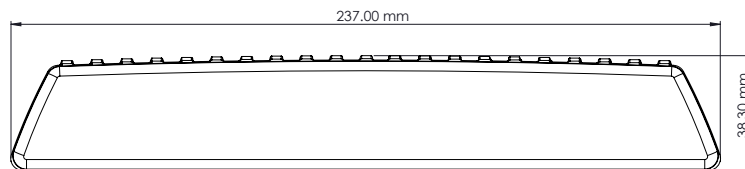

TEST STANDARDS

Salt Spray ASTM B117 500 h

Vibration 5-2000 Hz 3 Axis, 8 Grms

Shock Tested 50 G 11 ms

IP69K

EN55025 / CISPR 25 Class 4
ISO 11452-2 / ISO 11452-4 / ISO 16750-2
ISO 10605 / ISO 7637-2

TYRI's testing standards can be found at: www.tyrilights.com