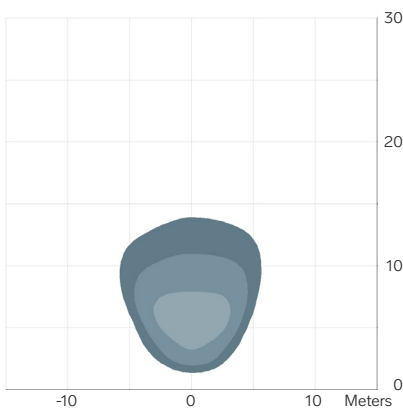

### VL6 / 1000 lm

Wide 45°+  
Symmetrical

### VL6 / 1000 lm

Wide 45°+  
Asymmetrical