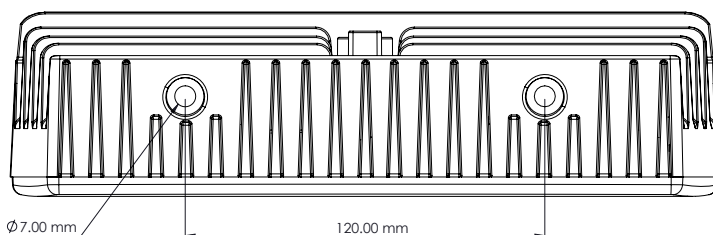

TEST STANDARDS

Salt Spray ASTM B117 500 h

Vibration 5-2000 Hz 3 Axis, 8 Grms

Shock Tested 50 G 11 ms

IP69K

EN55025 / CISPR 25 Class 4
ISO 11452-2 / ISO 11452-4 / ISO 16750-2
ISO 10605 / ISO 7637-2

TYRI's testing standards can be found at: www.tyrilights.com