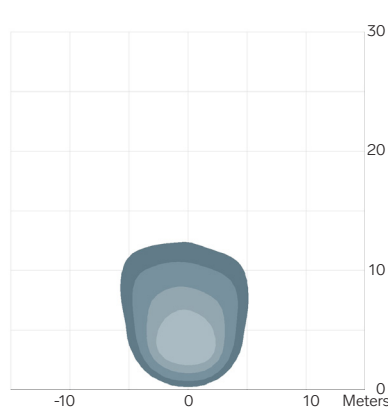

# VL6

| LIGHT OUTPUT    | VOLTAGE |                 | AMP DRAW |       | POWER | COLOUR TEMPERATURE | EMC               |
|-----------------|---------|-----------------|----------|-------|-------|--------------------|-------------------|
|                 | Machine | Operating Range | 12 V     | 24 V  |       |                    |                   |
| Effective Lumen | Machine | Operating Range | 12 V     | 24 V  | Watts | K                  | EN55025 / CISPR25 |
| 1000 lm         | 12-48 V | 9-60 V          | 2.0 A    | 1.0 A | 24 W  | 6200               | 4                 |
| 1600 lm         | 24 V    | 18-32 V         |          | 0.8 A | 19 W  | 5700               | 5                 |

## TYPICAL LIGHT PATTERNS

Example for VL6 / 1000 effective lumen | For further light patterns visit [www.tyrilights.com](http://www.tyrilights.com)

### VL6 / 1000 lm

Wide 45°+  
Symmetrical

### VL6 / 1000 lm

Wide 45°+  
Asymmetrical