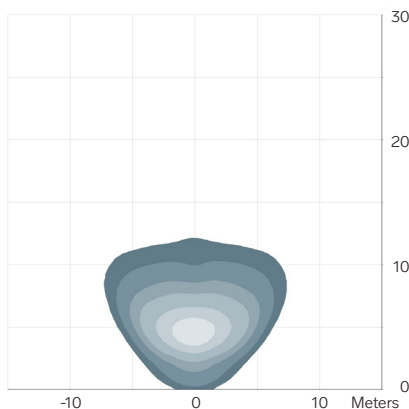

# 0909

LIGHT OUTPUT	OPERATING TEMPERATURE	VOLTAGE		AMP DRAW		POWER	COLOUR TEMPERATURE	EMC	ECE
		Machine	Operating Range	12 V	24 V				
Effective Lumen	°C	Machine	Operating Range	12 V	24 V	Watts	K	EN55025 / CISPR25	ECE Rating
1400 lm	-40 to +85 °C	12 V	9-16 V	1.8 A		22 W	5700	5	R10 / R23
1400 lm	-40 to +85 °C	24 V	18-32 V		0.9 A	22 W	5700	5	R10 / R23
1400 lm	-40 to +85 °C	12-80 V	9-108 V	1.3 A	0.6 A	15 W	5700	5	
1850 lm	-40 to +75 °C	12 V	9-16 V	2.3 A		29 W	5700	5	R10
1850 lm	-40 to +75 °C	24 V	18-32 V		1.2 A	29 W	5700	5	R10
1850 lm	-40 to +75 °C	12-80 V	9-108 V	2.0 A	0.9 A	24 W	5700	5	

## TYPICAL LIGHT PATTERNS

Example for 0909 / 1850 effective lumen | For further light patterns visit [www.tyirilights.com](http://www.tyirilights.com)

**0909 / 1850 lm**

Narrow 0-30°  
3.0 m / -15°  
Symmetric

**0909 / 1850 lm**

Medium 31-45°  
3.0 m / -15°  
Symmetric

**0909 / 1850 lm**

Wide 45°+  
3.0 m / -15°  
Symmetric

**0909 / 1850 lm**

Wide 45°+  
3.0 m / -15°  
Asymmetric