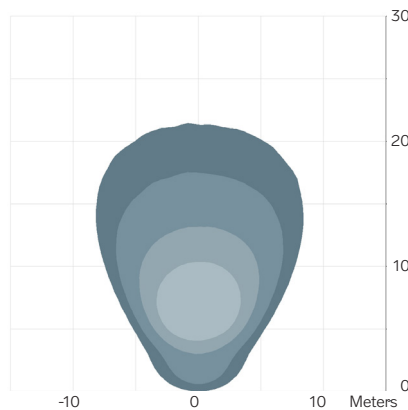

# 0909

LIGHT OUTPUT	OPERATING TEMPERATURE	VOLTAGE		AMP DRAW		POWER	COLOUR TEMPERATURE	EMC	ECE
		Machine	Operating Range	12 V	24 V				
Effective Lumen	°C	Machine	Operating Range	12 V	24 V	Watts	K	EN55025 / CISPR25	ECE Rating
1400 lm	-40 to +85 °C	12 V	9-16 V	1.8 A		22 W	5700	5	R10 / R23
1400 lm	-40 to +85 °C	24 V	18-32 V		0.9 A	22 W	5700	5	R10 / R23
1400 lm	-40 to +85 °C	12-80 V	9-108 V	1.3 A	0.6 A	15 W	5700	5	
1850 lm	-40 to +75 °C	12 V	9-16 V	2.3 A		29 W	5700	5	R10
1850 lm	-40 to +75 °C	24 V	18-32 V		1.2 A	29 W	5700	5	R10
1850 lm	-40 to +75 °C	12-80 V	9-108 V	2.0 A	0.9 A	24 W	5700	5	

## TYPICAL LIGHT PATTERNS

Example for 0909 / 1850 effective lumen | For further light patterns visit [www.tyirilights.com](http://www.tyirilights.com)

**0909 / 1850 lm**

Narrow 0-30°  
3.0 m / -15°  
Symmetric

**0909 / 1850 lm**

Medium 31-45°  
3.0 m / -15°  
Symmetric

**0909 / 1850 lm**

Wide 45°+  
3.0 m / -15°  
Symmetric

**0909 / 1850 lm**

Wide 45°+  
3.0 m / -15°  
Asymmetric