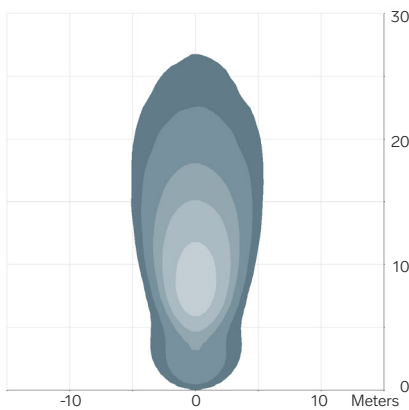

## TYPICAL LIGHT PATTERNS

Example for 0909 / 1850 effective lumen | For further light patterns visit [www.tyirilights.com](http://www.tyirilights.com)

**0909 / 1850 lm**

Narrow 0-30°  
3.0 m / -15°  
Symmetric

**0909 / 1850 lm**

Medium 31-45°  
3.0 m / -15°  
Symmetric

**0909 / 1850 lm**

Wide 45°+  
3.0 m / -15°  
Symmetric

**0909 / 1850 lm**

Wide 45°+  
3.0 m / -15°  
Asymmetric