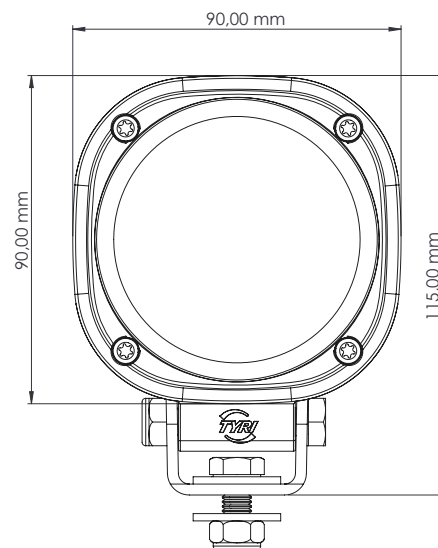

0909

The 0909 has many different lumen output and operating ranges available. This LED model is also available with a colour temperature of 4000 K and a colour rendering index of 95; when you need to clearly distinguish between the different colours. Also available as an E-approved rated model for trucks and trailers.

SUGGESTED APPLICATIONS

The 0909 is highly adaptable and can be used across numerous applications worldwide, including:

TECHNICAL DATA

- **Housing Material:** Cast Aluminium
- **Mounting Options:** Hanging
  Standing
- **Lens Material:** Polycarbonate
- **Connector:** Deutsch (DT04-2P) built in
- **Weight:** 616 g / 1.36 lb
- **Light Patterns:** Symmetric
  Narrow Symmetric
  Wide Symmetric
  Asymmetric
  Wide Asymmetric

- Overheating Protection
- Over-voltage Protection
- Polarity Protection
- High CRI 95 Optional

TEST STANDARDS

- Salt Spray ASTM B117 500 h
- Vibration 5-2000 Hz 3 Axis, 8 Grms
- Shock Tested 50 G 11 ms
- IP69K
- EN55025 / CISPR 25 Class 5
  ISO 11452-2 / ISO 11452-4
  ISO 16750-2 / ISO 10605 / ISO 7637-2
- UL Rated Optional
- R23 / R10 Optional

Consult www.tyrilights.com for additional lens & mounting options

TYRI's testing standards can be found at: www.tyrilights.com