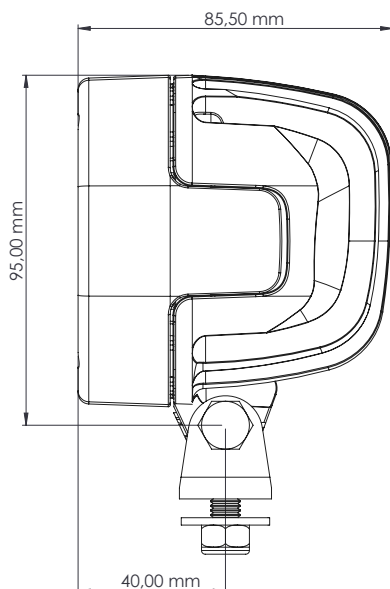

0909

The 0909 has many different lumen output and operating ranges available. This LED model is also available with a colour temperature of 4000 K and a colour rendering index of 95; when you need to clearly distinguish between the different colours. Also available as an E-approved rated model for trucks and trailers.

SUGGESTED APPLICATIONS

The 0909 is highly adaptable and can be used across numerous applications worldwide, including:

TECHNICAL DATA

- **Housing Material:** Cast Aluminium
- **Mounting Options:** Hanging
  Standing
- **Lens Material:** Polycarbonate
- **Connector:** Deutsch (DT04-2P) built in
- **Weight:** 616 g / 1.36 lb
- **Light Patterns:** Symmetric
  Narrow Symmetric
  Wide Symmetric
  Asymmetric
  Wide Asymmetric

- Overheating Protection
- Over-voltage Protection
- Polarity Protection
- High CRI 95 Optional

TEST STANDARDS

- Salt Spray ASTM B117 500 h
- Vibration 5-2000 Hz 3 Axis, 8 Grms
- Shock Tested 50 G 11 ms
- IP69K
- EN55025 / CISPR 25 Class 5
  ISO 11452-2 / ISO 11452-4
  ISO 16750-2 / ISO 10605 / ISO 7637-2
- UL Rated Optional
- R23 / R10 Optional

Consult www.tyrilights.com for additional lens & mounting options

TYRI's testing standards can be found at: www.tyrilights.com