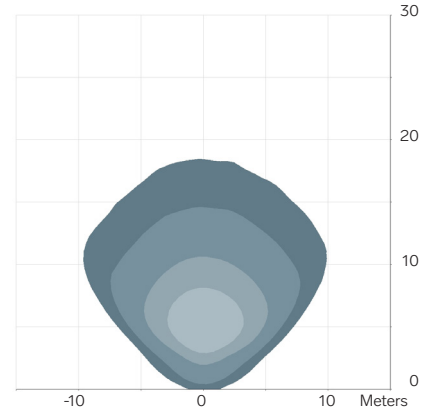

## TYPICAL LIGHT PATTERNS

Example for 0909 / 1850 effective lumen | For further light patterns visit [www.tyirilights.com](http://www.tyirilights.com)

**0909 / 1850 lm**

Narrow 0-30°  
3.0 m / -15°  
Symmetric

**0909 / 1850 lm**

Medium 31-45°  
3.0 m / -15°  
Symmetric

**0909 / 1850 lm**

Wide 45°+  
3.0 m / -15°  
Symmetric

**0909 / 1850 lm**

Wide 45°+  
3.0 m / -15°  
Asymmetric